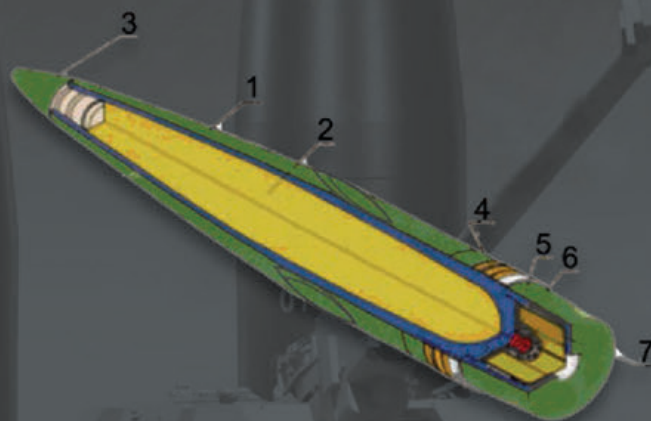

155 mm HE ER FB-BB (OFd M3-DV)

High Explosive Extended Range Full Bore projectile with Base Bleed) is a long range projectile of modern design where the bourrelet is replaced by four projections, called „nubs“. The projectile has the Base Bleed screwed on its bottom, which ensures range up to 40,000 meters when fired from 45 caliber gun and up to **43,000 meters** when fired from 52 caliber gun.

Legend:

1. Projectile body
2. Explosive charge
3. Fuze
4. Driving band
5. BB body
6. BB igniter
7. BB propelling charge

TECHNICAL DATA:

| | HE ER FB-BB |
|-------------------------------------|---------------------------|
| Caliber (mm) | 155 |
| Projectile weight (kg) | 47.0 |
| Projectile length without fuze (mm) | 837.5 – 840.7 |
| Explosive charge (kg) | 8.1 |
| | TNT or TNT/RDX |
| Fuze | KZ984 Point detonating |